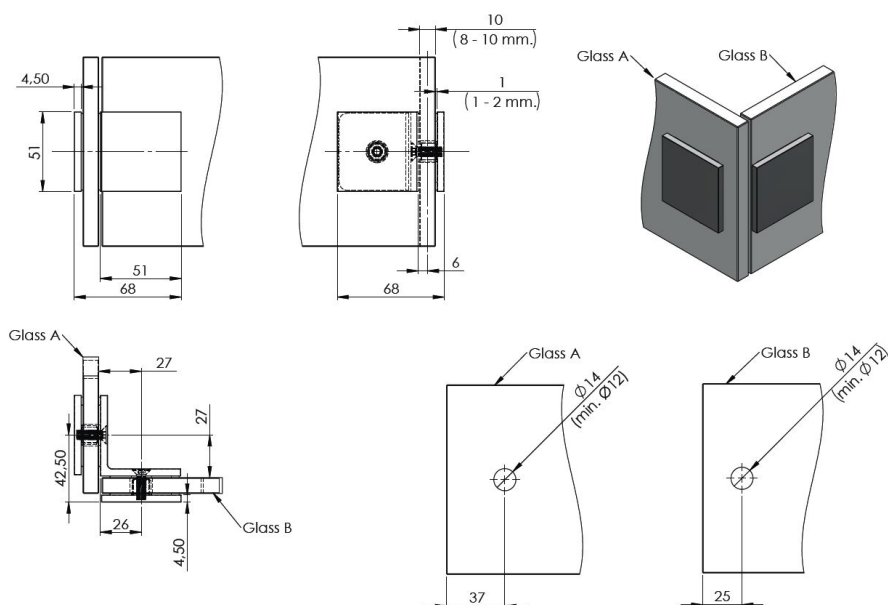

PRODUCT SHEET

Description:

Glass Clamp "Bern", 90DG, SS-Look, Glass/Glass, 51x51x17mm, Square Corners, 8-10mm Glass, Glass Mounted By $\varnothing 12$ mm, Drilling, Brass Material

Item number:

15.23.691-2

Units	Box	Carton	HS Code	Barcode
Pcs.	1	50	8302419000	
				5704866504423

SISO A/S

Mileparken 11
DK-2740 Skovlunde
Denmark
VAT: DK 24786013

Phone +45 45 830 900

www.siso.dk
siso@siso.dk

Danske Bank
Nytovr Branch
Copenhagen
SWIFT: DABADKKK

Account no.
4180 3112 112936
IBAN Account
DK7230003112112936